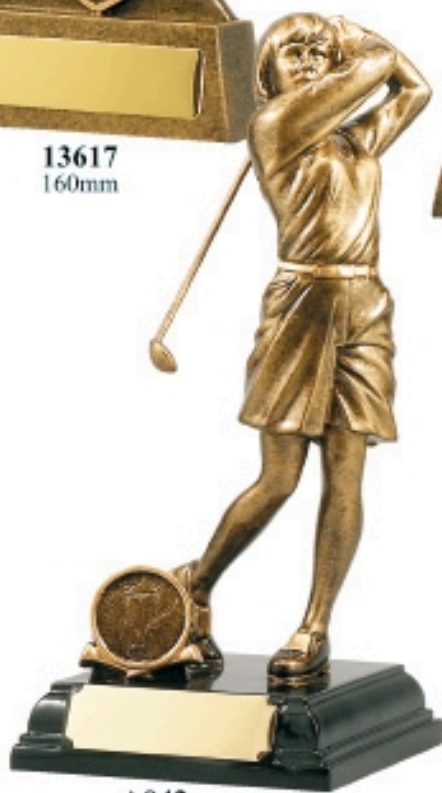

A photograph of a golfer celebrating on a green. The golfer is in the center, wearing a dark shirt and shorts, with arms raised in a 'V' shape, holding a golf club. The green is bright green and well-maintained. In the foreground, the back of another golfer's head and shoulders is visible, wearing a white cap and shirt. The background shows a line of trees under a clear sky.

A1020B
180mm

13517
130mm

13617
160mm

13717
210mm

A045
210mm

A042
230mm

A1007
140mm

MEDAL BOXES & RIBBONS AVAILABLE FOR ALL MEDALS

MS909G
65mm

MH909S
52mm

MH909G
52mm

MH909B
52mm

M9217
64mm

AVAILABLE
IN 2 SIZES

A421
160mm

A420
180mm